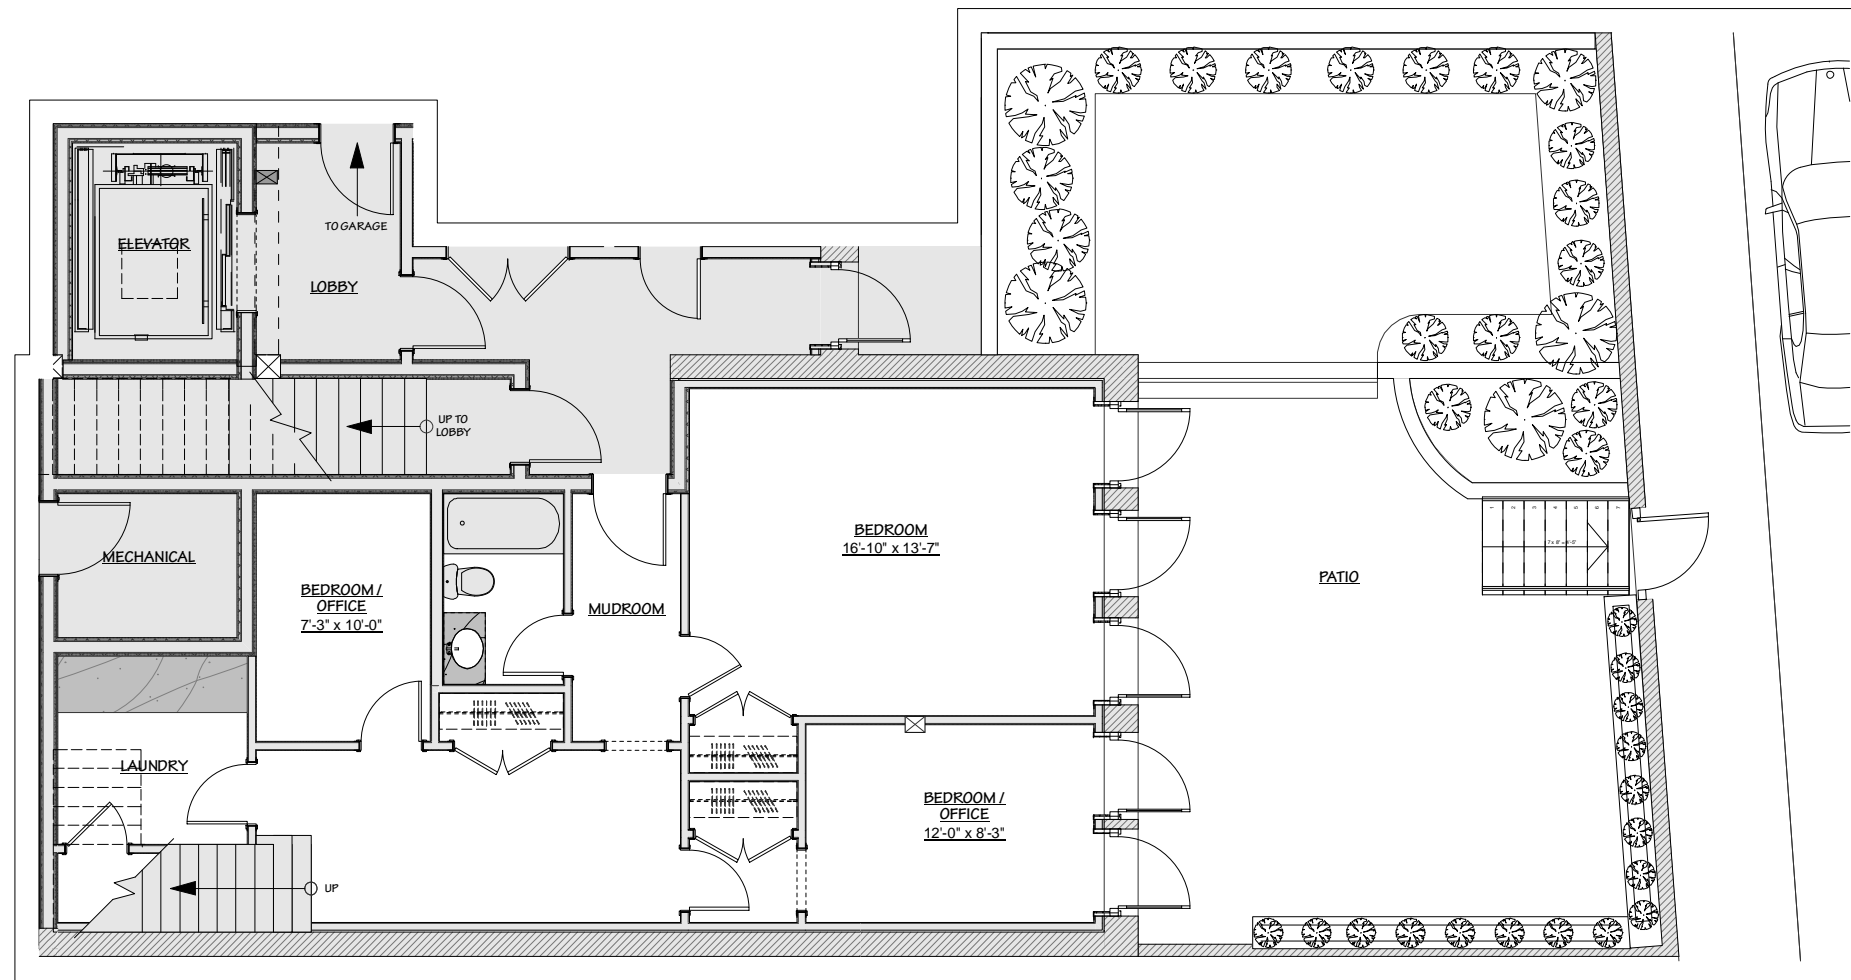

SECOND FLOOR

THE BRADLEY MANSION

ON COMMONWEALTH

RESIDENCE A: 1ST & 2ND FLOOR DUPLEX      BEDROOMS: 4      BATHROOMS: 3.5      SQUARE FOOTAGE: 3,780      PATIO & TERRACE SQUARE FOOTAGE: 1,083

FIRST FLOOR

RESIDENCE A: 1ST & 2ND FLOOR DUPLEX      BEDROOMS: 4      BATHROOMS: 3.5      SQUARE FOOTAGE: 3,780      PATIO & TERRACE SQUARE FOOTAGE: 1,083

THE BRADLEY MANSION

ON COMMONWEALTH