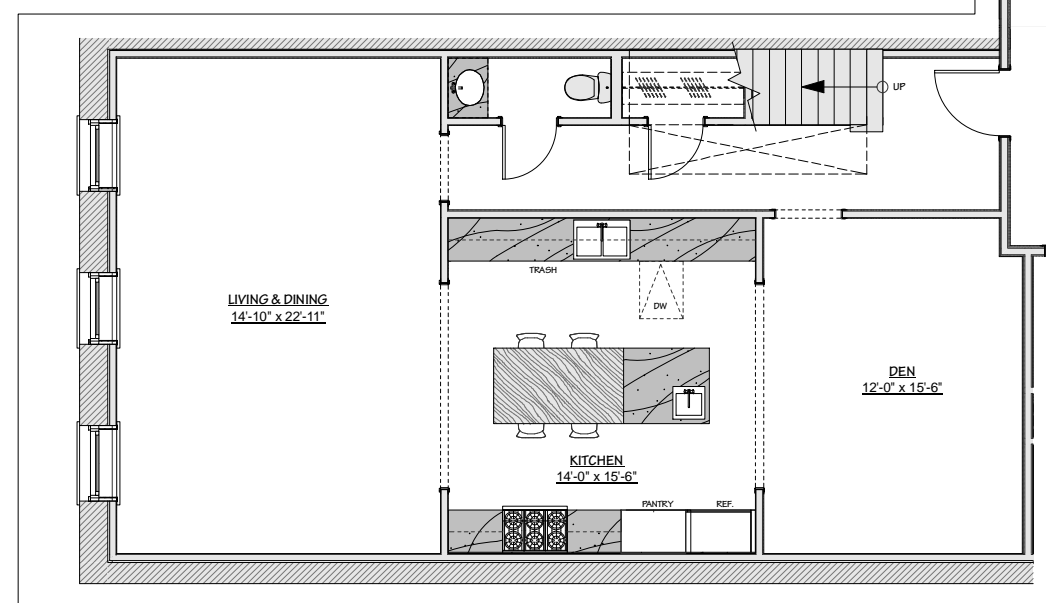

ROOF

SIXTH FLOOR

FIFTH FLOOR

THE BRADLEY MANSION
ON COMMONWEALTH

RESIDENCE G: 5TH AND 6TH FLOOR DUPLEX BEDROOMS: 3 BATHROOMS: 3.5 SQUARE FOOTAGE: 2,189 TERRACE & ROOF DECK SQUARE FOOTAGE: 570