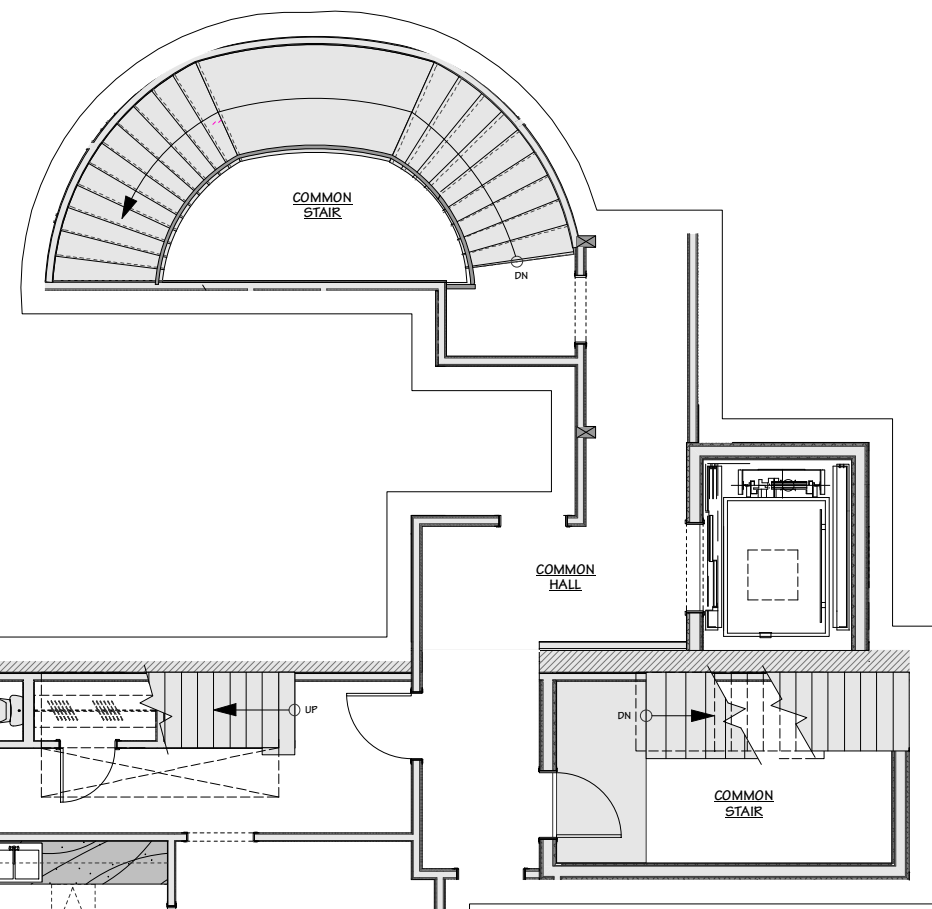

ROOF

SIXTH FLOOR

FIFTH FLOOR

THE BRADLEY MANSION
ON COMMONWEALTH

RESIDENCE G: 5TH AND 6TH FLOOR DUPLEX BEDROOMS: 3 BATHROOMS: 3.5 SQUARE FOOTAGE: 2,189 TERRACE & ROOF DECK SQUARE FOOTAGE: 570