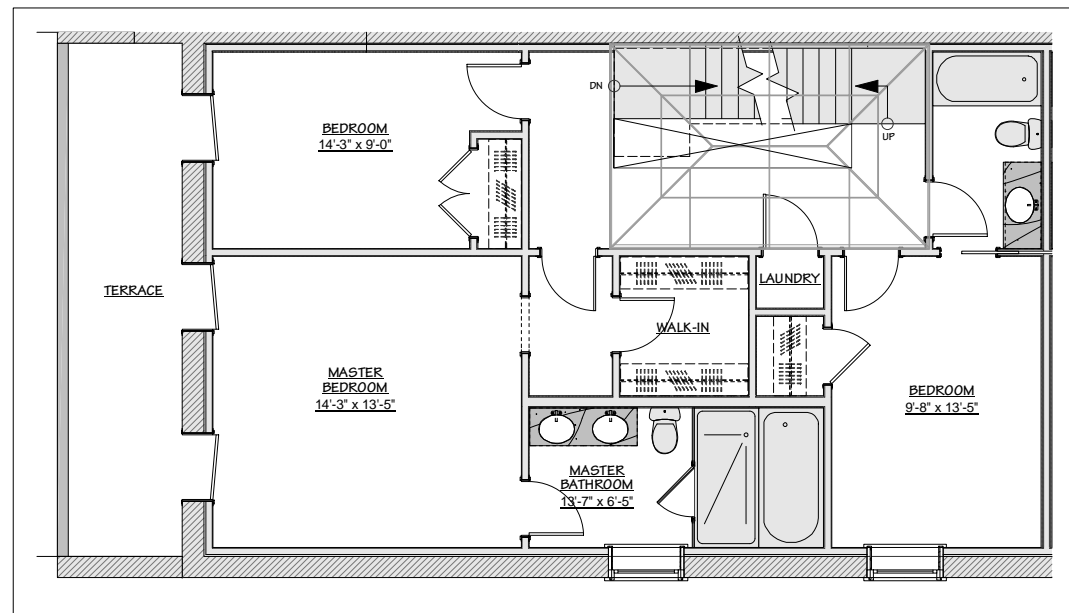

ROOF

SIXTH FLOOR

FIFTH FLOOR

THE BRADLEY MANSION
ON COMMONWEALTH

RESIDENCE G: 5TH AND 6TH FLOOR DUPLEX BEDROOMS: 3 BATHROOMS: 3.5 SQUARE FOOTAGE: 2,189 TERRACE & ROOF DECK SQUARE FOOTAGE: 570