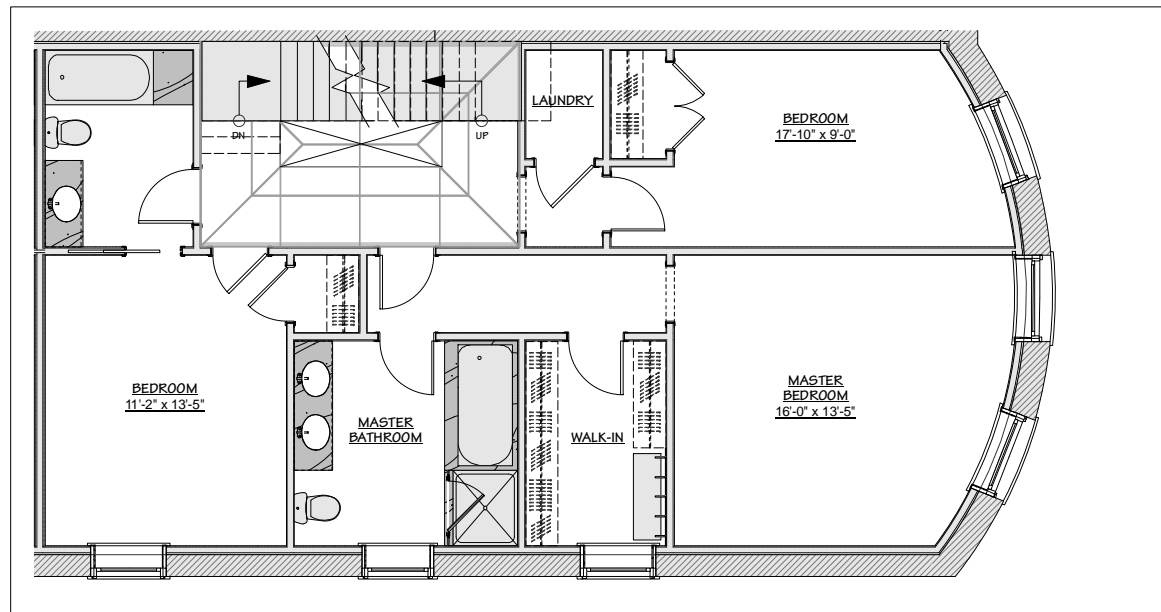

ROOF

SIXTH FLOOR

FIFTH FLOOR

THE BRADLEY MANSION

ON COMMONWEALTH

RESIDENCE H: 5TH & 6TH FLOOR DUPLEX      BEDROOMS: 3      BATHROOMS: 2.5      SQUARE FOOTAGE: 2,185      ROOF DECK SQUARE FOOTAGE: 364