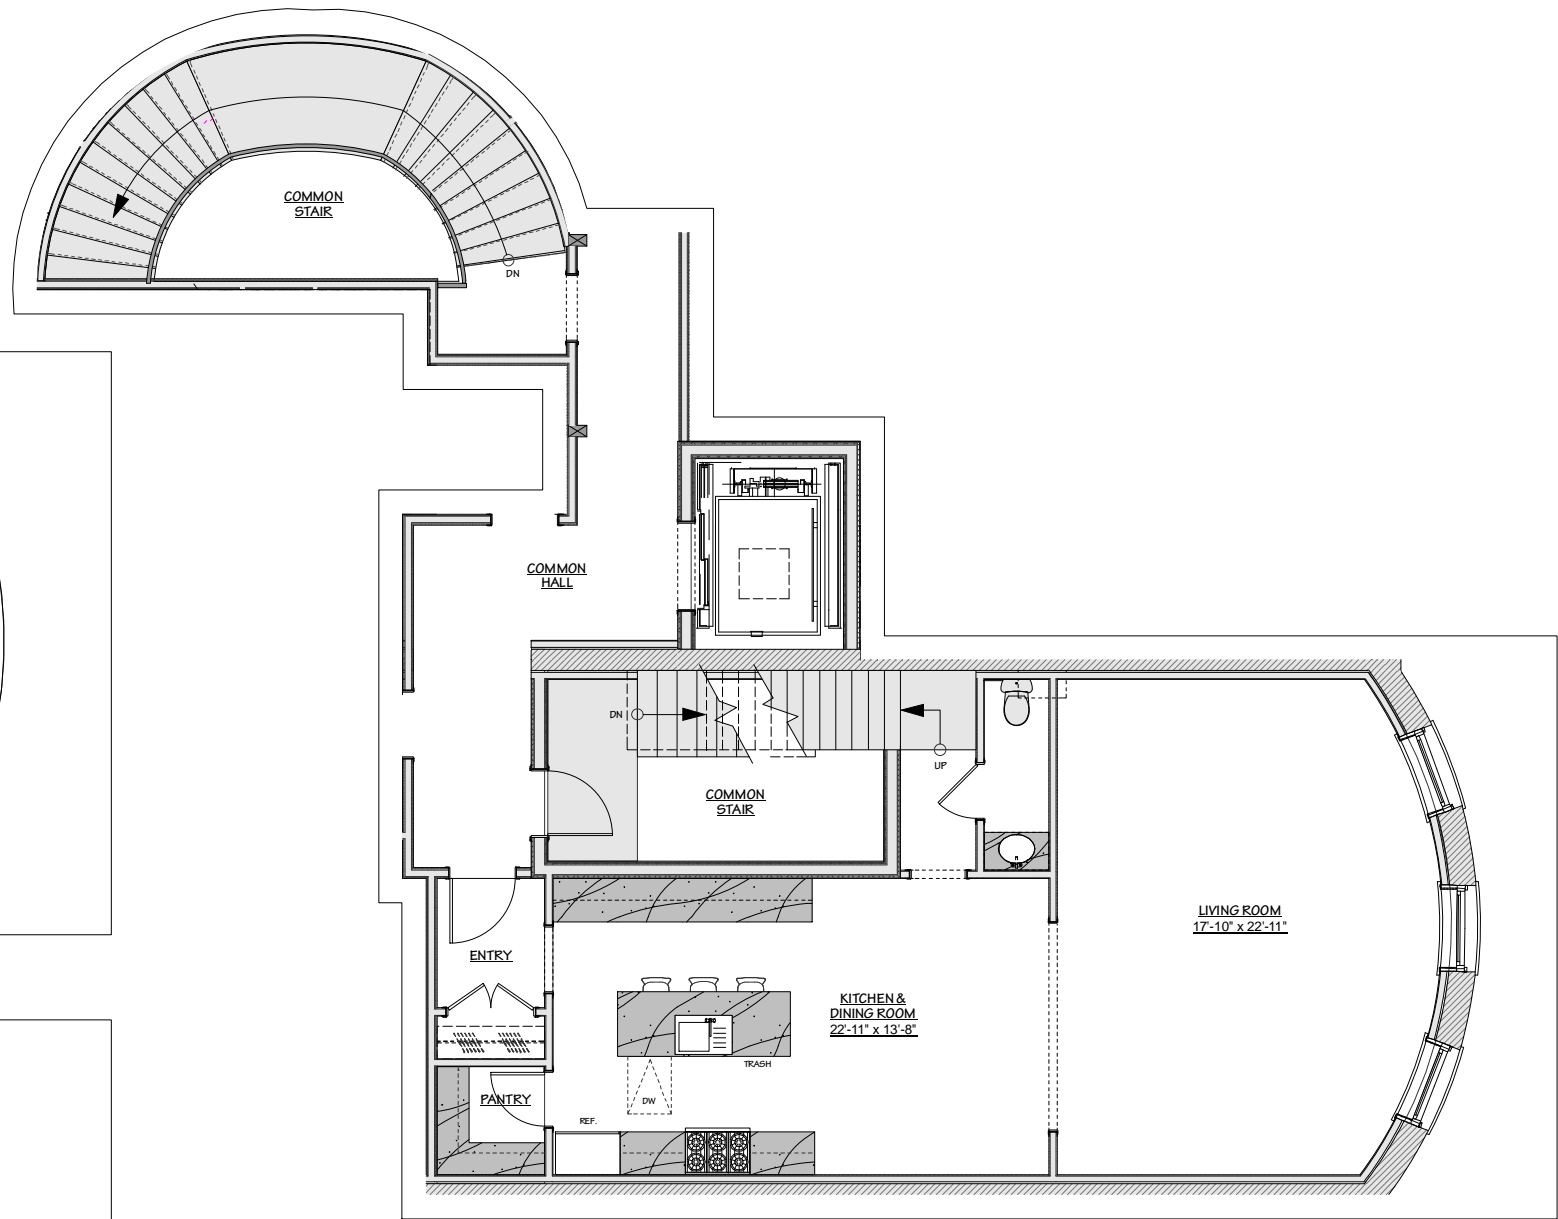

ROOF

SIXTH FLOOR

FIFTH FLOOR

THE BRADLEY MANSION

ON COMMONWEALTH

RESIDENCE H: 5TH & 6TH FLOOR DUPLEX      BEDROOMS: 3      BATHROOMS: 2.5      SQUARE FOOTAGE: 2,185      ROOF DECK SQUARE FOOTAGE: 364