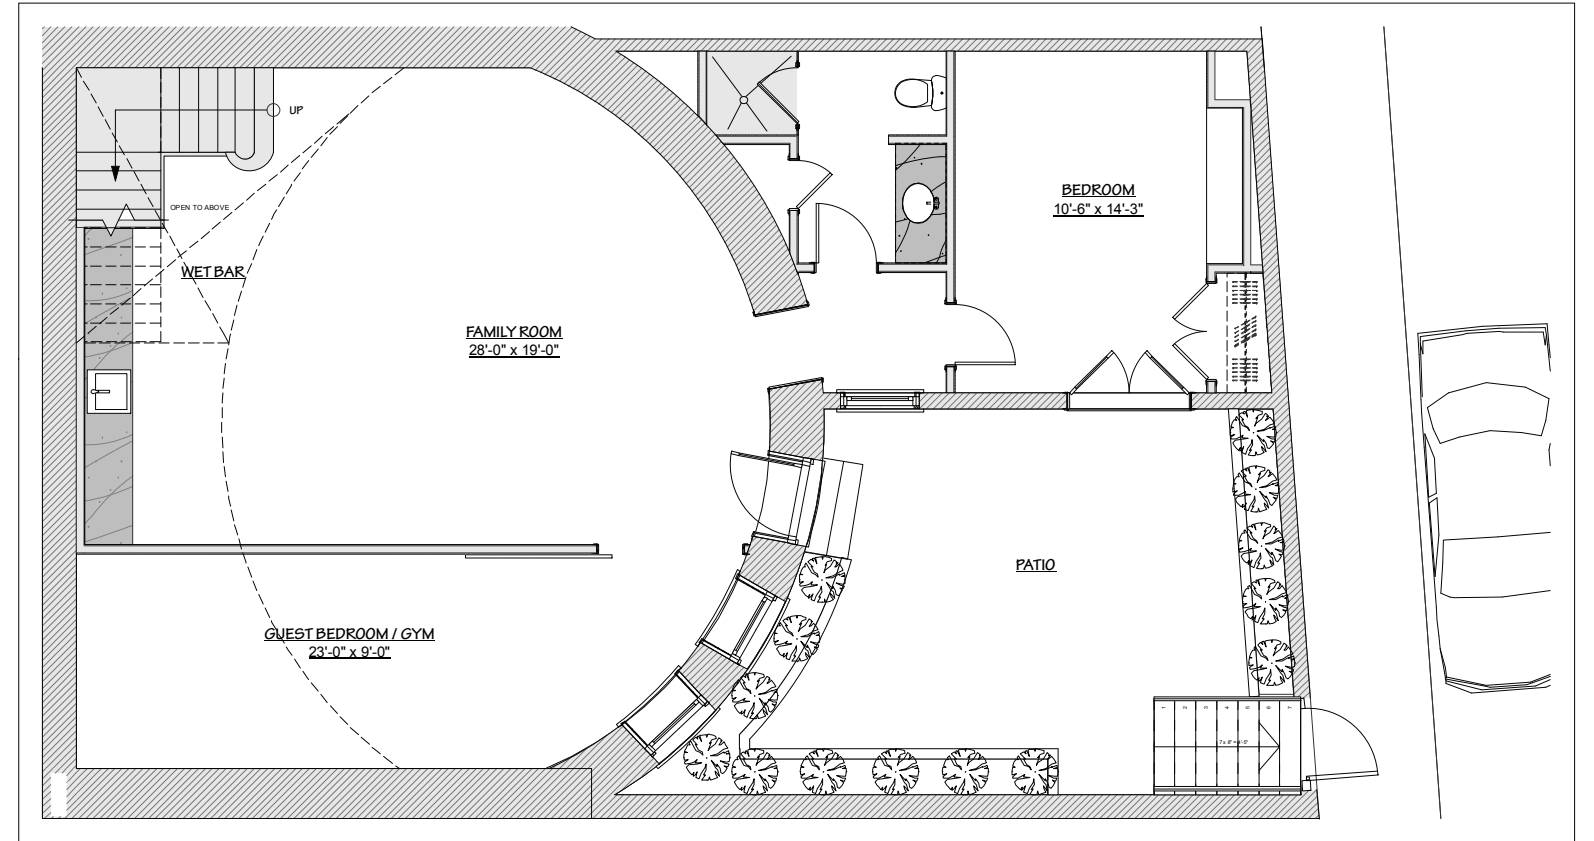

1ST FLOOR

1ST FLOOR

RESIDENCE B: 1ST & 2ND FLOOR DUPLEX

BEDROOMS: 3 BATHROOMS: 3.5

LIVING AREA: 4,500 S.F.

PATIO & TERRACE AREA: 721 S.F.

THE BRADLEY MANSION

ON COMMONWEALTH

2ND FLOOR

RESIDENCE B: 1ST & 2ND FLOOR DUPLEX

BEDROOMS: 3 BATHROOMS: 3.5

LIVING AREA: 4,500 S.F.

PATIO & TERRACE AREA: 721 S.F.

THE BRADLEY MANSION

ON COMMONWEALTH