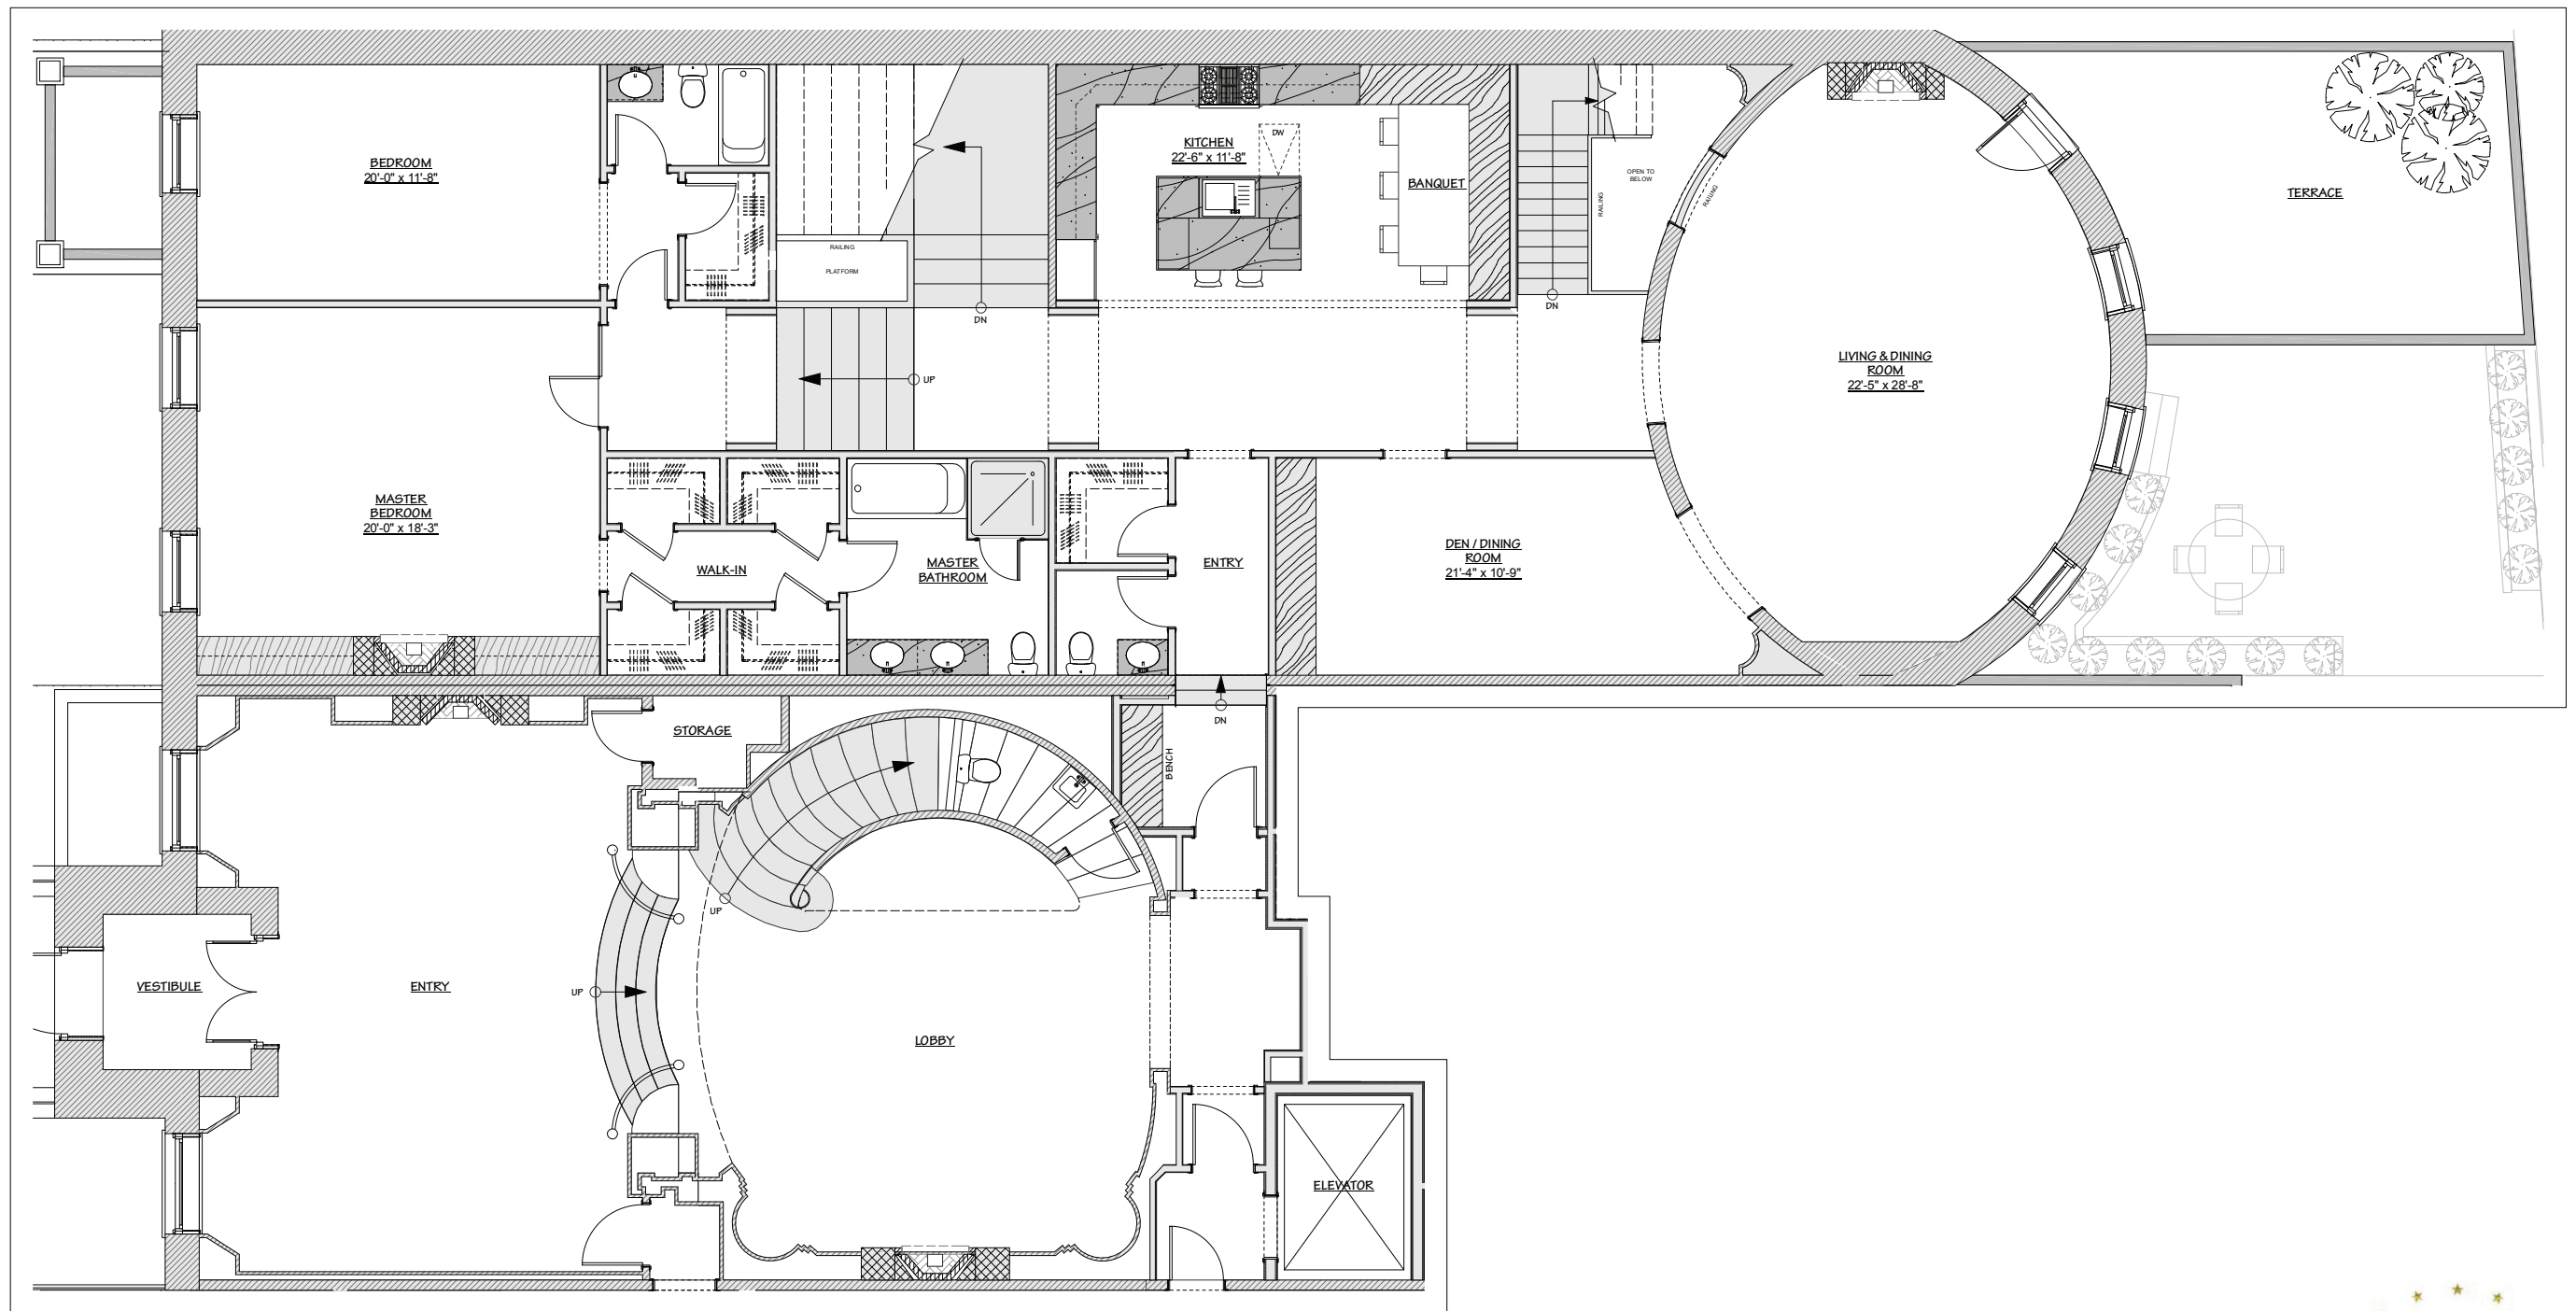

1ST FLOOR

1ST FLOOR

RESIDENCE B: 1ST & 2ND FLOOR DUPLEX

BEDROOMS: 3 BATHROOMS: 3.5

LIVING AREA: 4,500 S.F.

PATIO & TERRACE AREA: 721 S.F.

THE BRADLEY MANSION

ON COMMONWEALTH

2ND FLOOR

RESIDENCE B: 1ST & 2ND FLOOR DUPLEX

BEDROOMS: 3 BATHROOMS: 3.5

LIVING AREA: 4,500 S.F.

PATIO & TERRACE AREA: 721 S.F.

THE BRADLEY MANSION

ON COMMONWEALTH