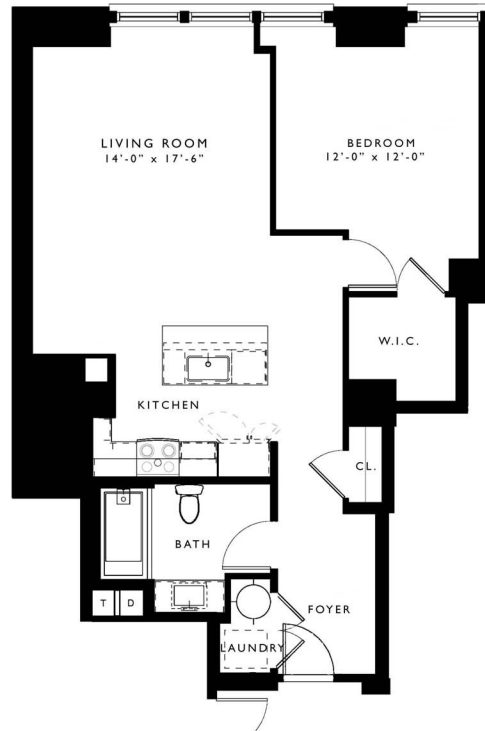

285 Columbus LOFTS

RESIDENCE UNIT TYPE 01 - 862 SF

The above dimensions, areas and configurations are approximate and are for illustration purposes only. All dimensions are subject to change without notice.

NOT TO SCALE

285 COLUMBUS LOFTS 1 BEDROOM - 1 BATH